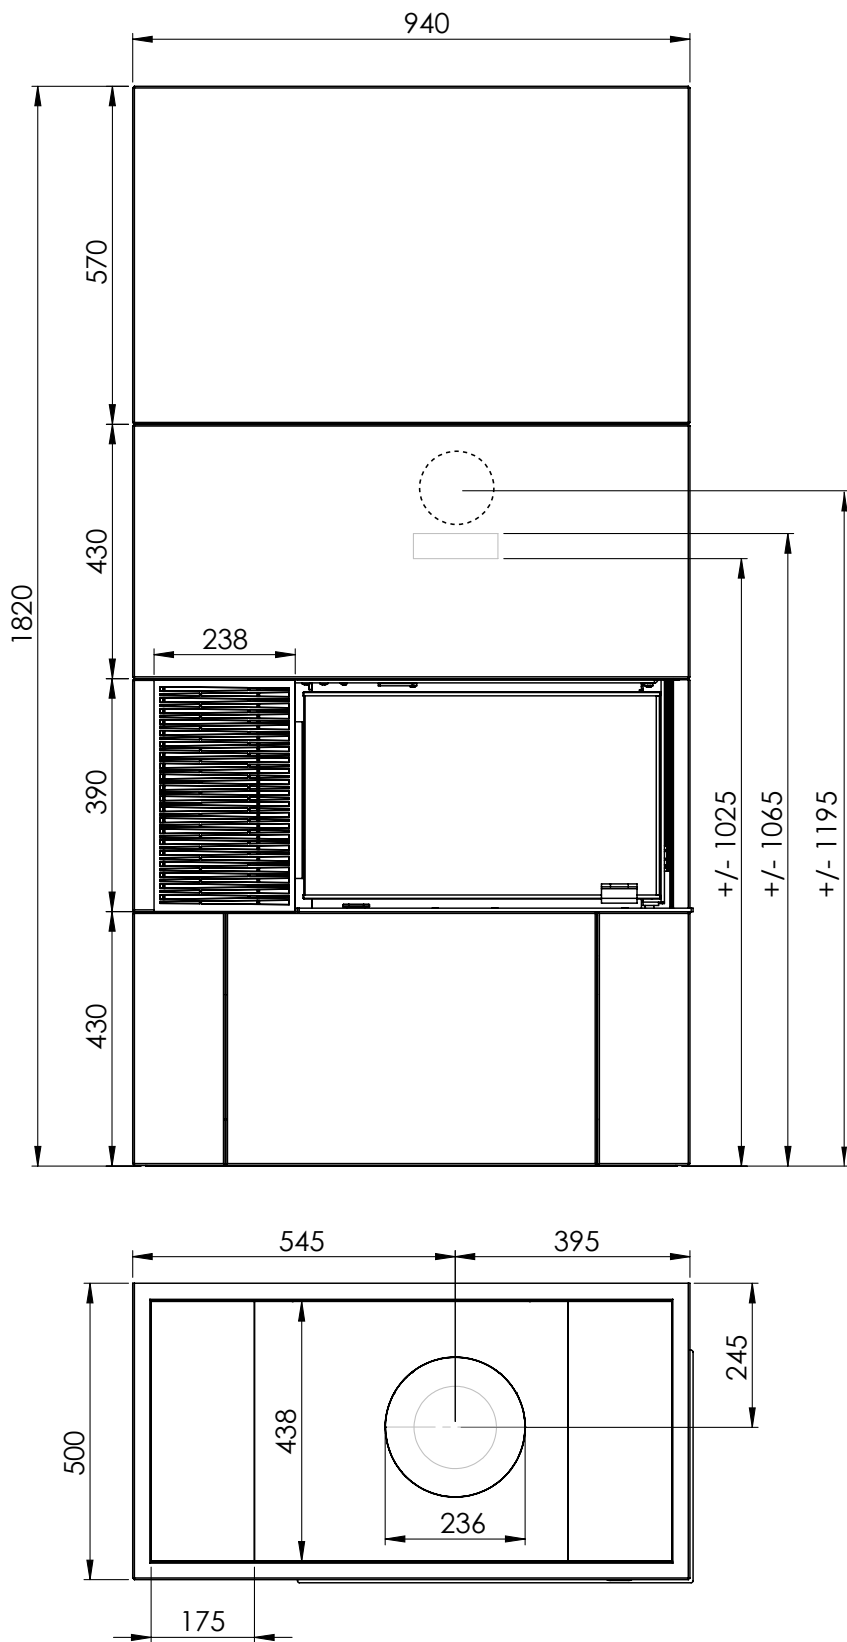

FIG 1A

Panama rettvegg lav =mm
Panama straight low =mm

FIG 1B

Panama rettvegg medium =mm
Panama straight medium =mm

FIG 1C

Panama rettvegg høy =mm
Panama straight high =mm

FIG 1D

Panama Hjørne lav =mm
Panama Corner low =mm

FIG 1E

Panama Hjørne medium =mm
Panama Corner meduim =mm

FIG 1F

Panama Hjørne høy =mm
Panama Corner high =mm

FIG 1G

Panama tilbehør =mm
Panama accessories =mm

Frontbenk
Front bench

Vendbar benk
Reversible bench

FIG 1H

Panama low
Panama low corner

Panama medium
Panama medium corner

Panama high
Panama high corner

FIG 1i

Panama vedhulle=mm
Panama Woodshelf=mm

Panama low
Panama low corner

Panama medium
Panama medium corner