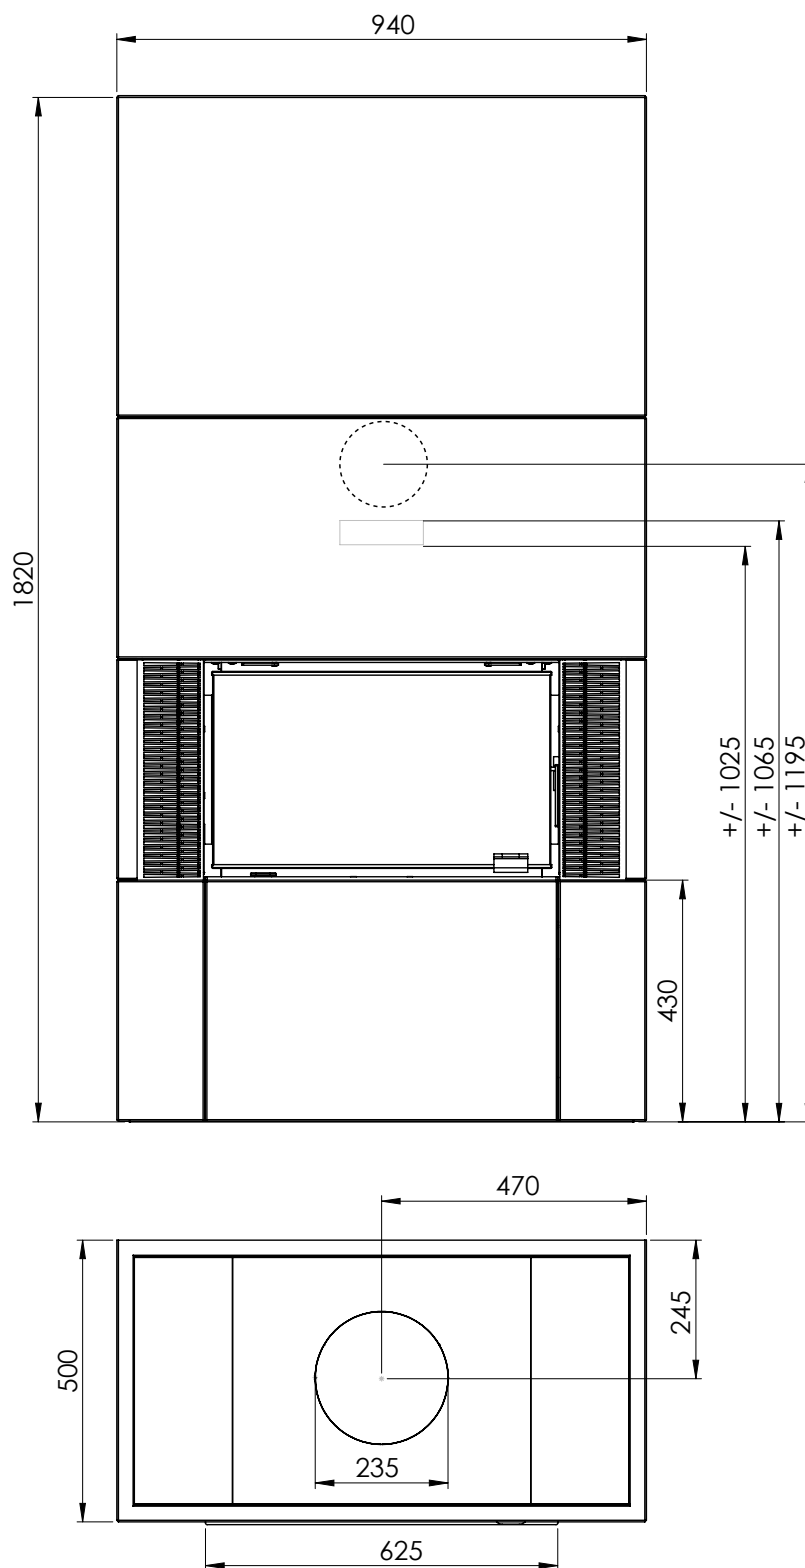

FIG 1A

Panama rettvegg lav =mm
Panama straight low =mm

FIG 1B

Panama rettvegg medium =mm
Panama straight medium =mm

FIG 1C

Panama rettvegg høy =mm
Panama straight high =mm

FIG 1D

Panama Hjørne lav =mm
Panama Corner low =mm

FIG 1E

Panama Hjørne medium =mm
Panama Corner meduim =mm

FIG 1F

Panama Hjørne høy =mm
Panama Corner high =mm

FIG 1G

Panama tilbehør =mm
Panama accessories =mm

Frontbenk
Front bench

Vendbar benk
Reversible bench

FIG 1H

Panama low
Panama low corner

Panama medium
Panama medium corner

Panama high
Panama high corner

FIG 1i

Panama vedhulle=mm
Panama Woodshelf=mm

Panama low
Panama low corner

Panama medium
Panama medium corner