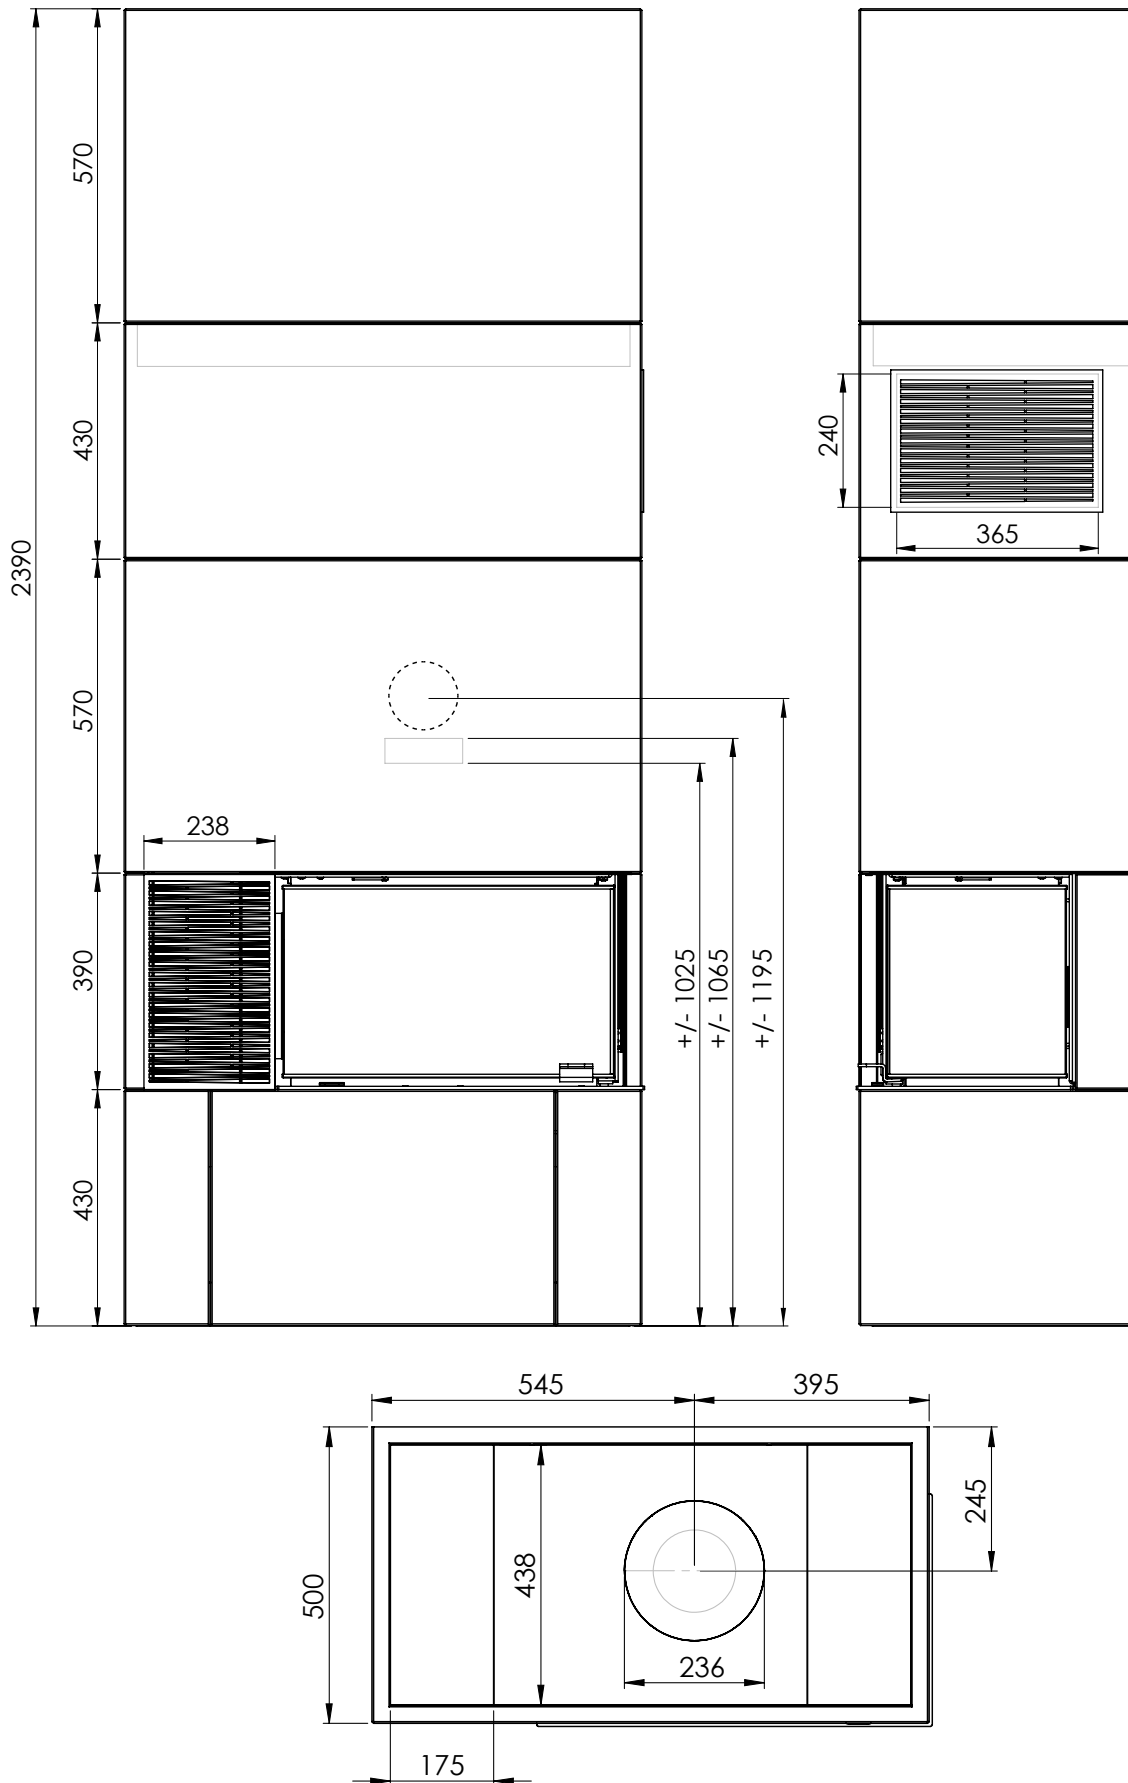

FIG 1A

Panama rettvegg lav =mm
Panama straight low =mm

FIG 1B

Panama rettvegg medium =mm
Panama straight medium =mm

FIG 1C

Panama rettvegg høy =mm
Panama straight high =mm

FIG 1D

Panama Hjørne lav =mm
Panama Corner low =mm

FIG 1E

Panama Hjørne medium =mm
Panama Corner meduim =mm

FIG 1F

Panama Hjørne høy =mm
Panama Corner high =mm

FIG 1G

Panama tilbehør =mm
Panama accessories =mm

Frontbenk
Front bench

Vendbar benk
Reversible bench

FIG 1H

Panama low
Panama low corner

Panama medium
Panama medium corner

Panama high
Panama high corner

FIG 1i

Panama vedhulle=mm
Panama Woodshelf=mm

Panama low
Panama low corner

Panama medium
Panama medium corner