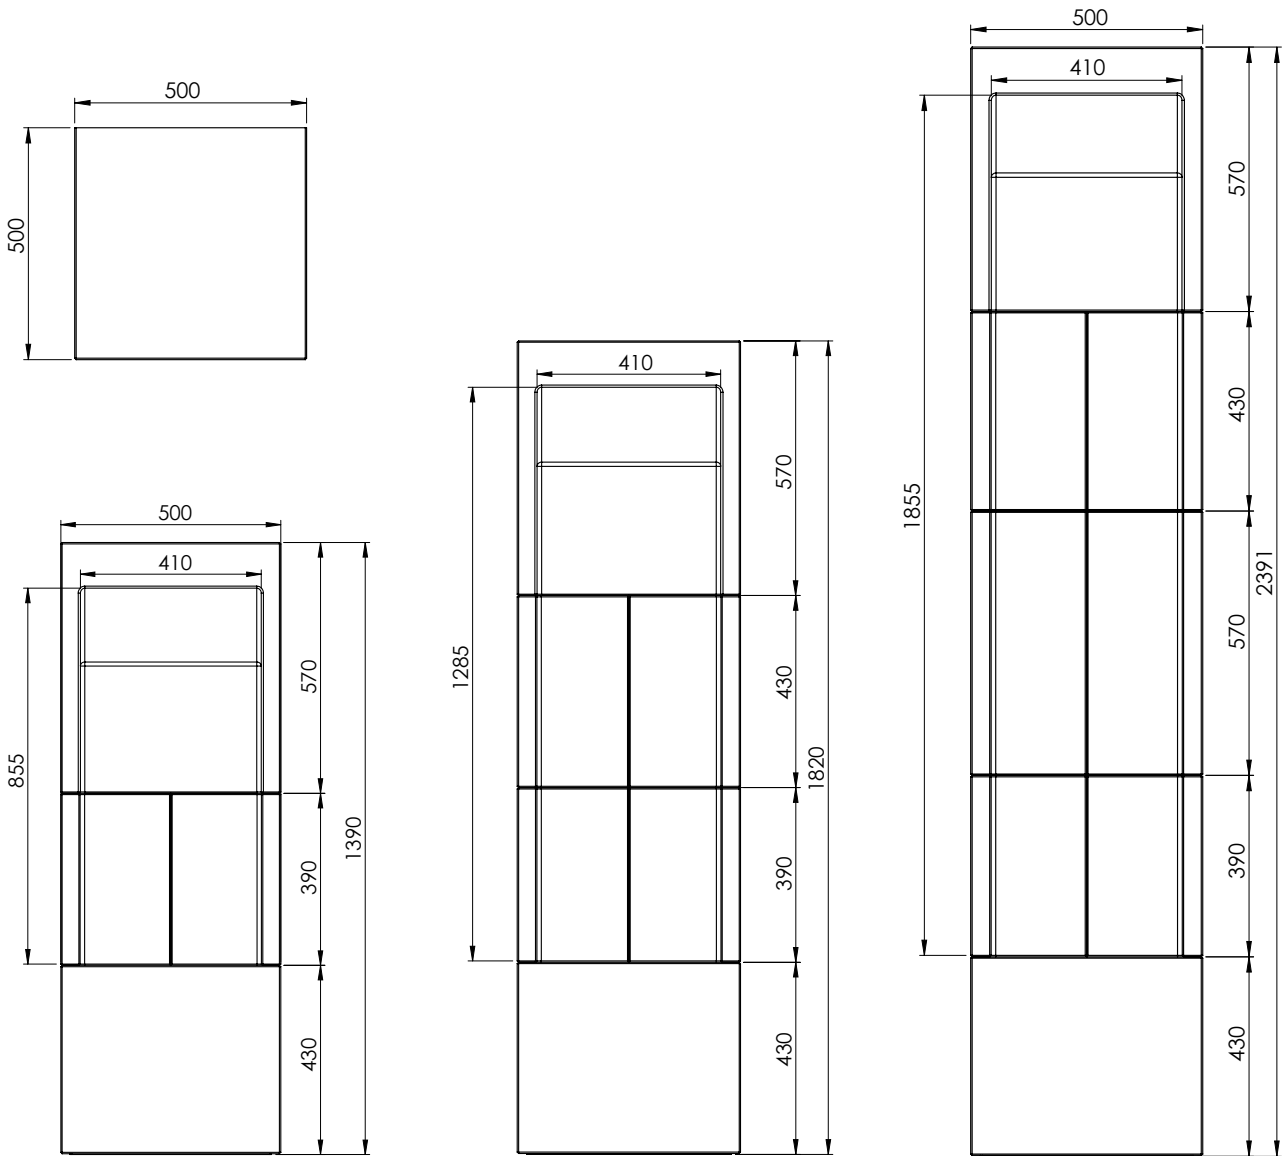

FIG 1E

Panama Hjørne medium =mm
Panama Corner meduim =mm

FIG 1F

Panama Hjørne høy =mm
Panama Corner high =mm

FIG 1G

Panama tilbehør =mm
Panama accessories =mm

Frontbenk
Front bench

Vendbar benk
Reversible bench

FIG 1H

Panama low
Panama low corner

Panama medium
Panama medium corner

Panama high
Panama high corner

FIG 1i

Panama vedhulle=mm
Panama Woodshelf=mm

Panama low
Panama low corner

Panama medium
Panama medium corner